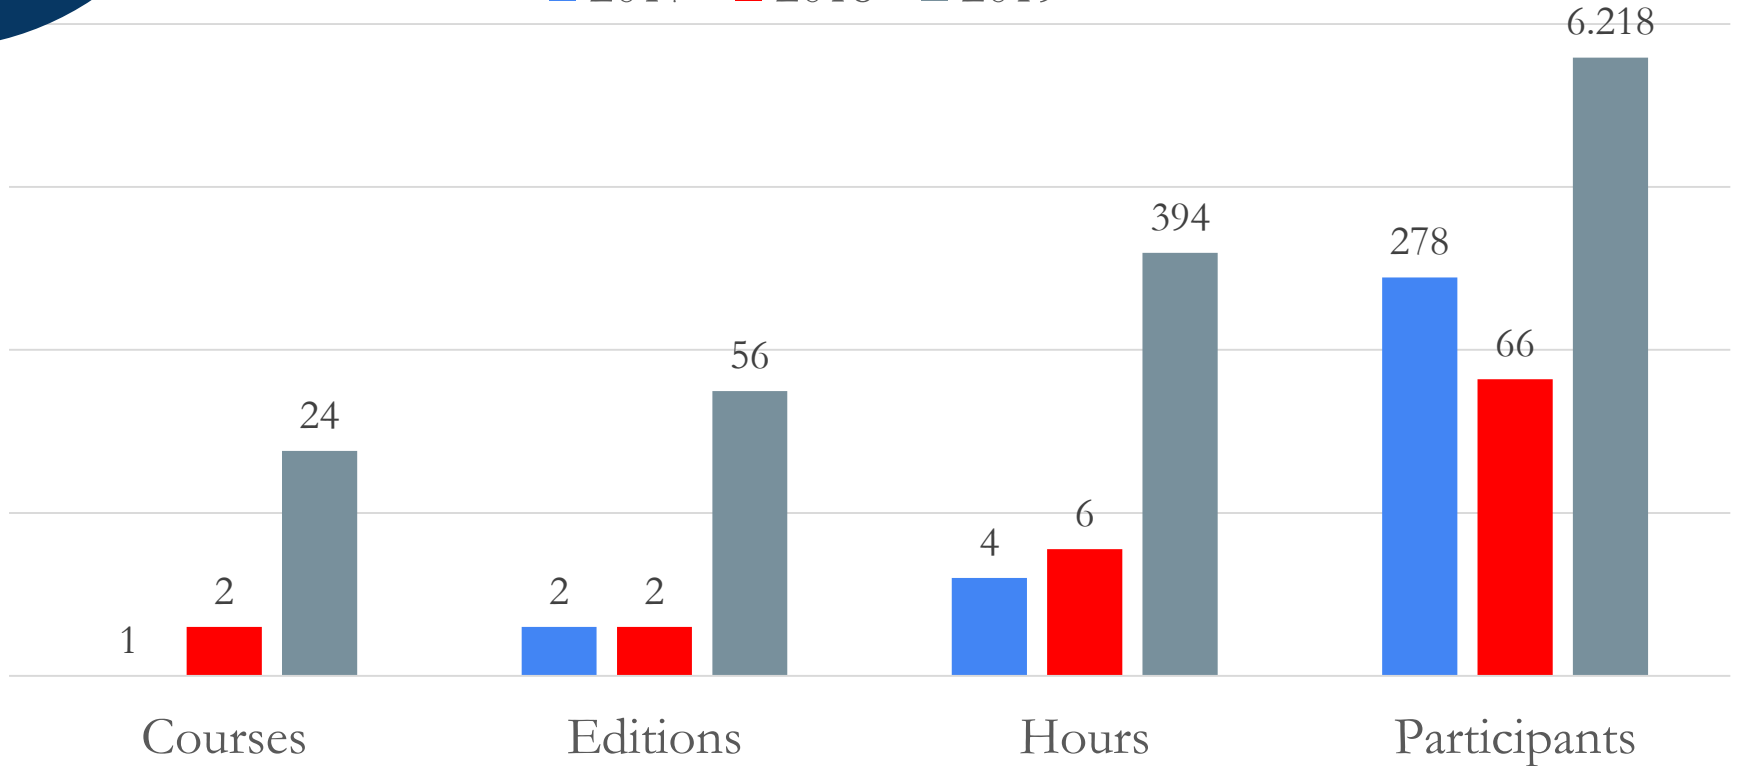

Innovation and Digital Transformation

Economics, Finance and Statistics

European and International Affairs

2017-2020

628 Courses
1.250 Editions

61.800
Participants

Online Learning| Figures 2017-2019

■ 2017 ■ 2018 ■ 2019