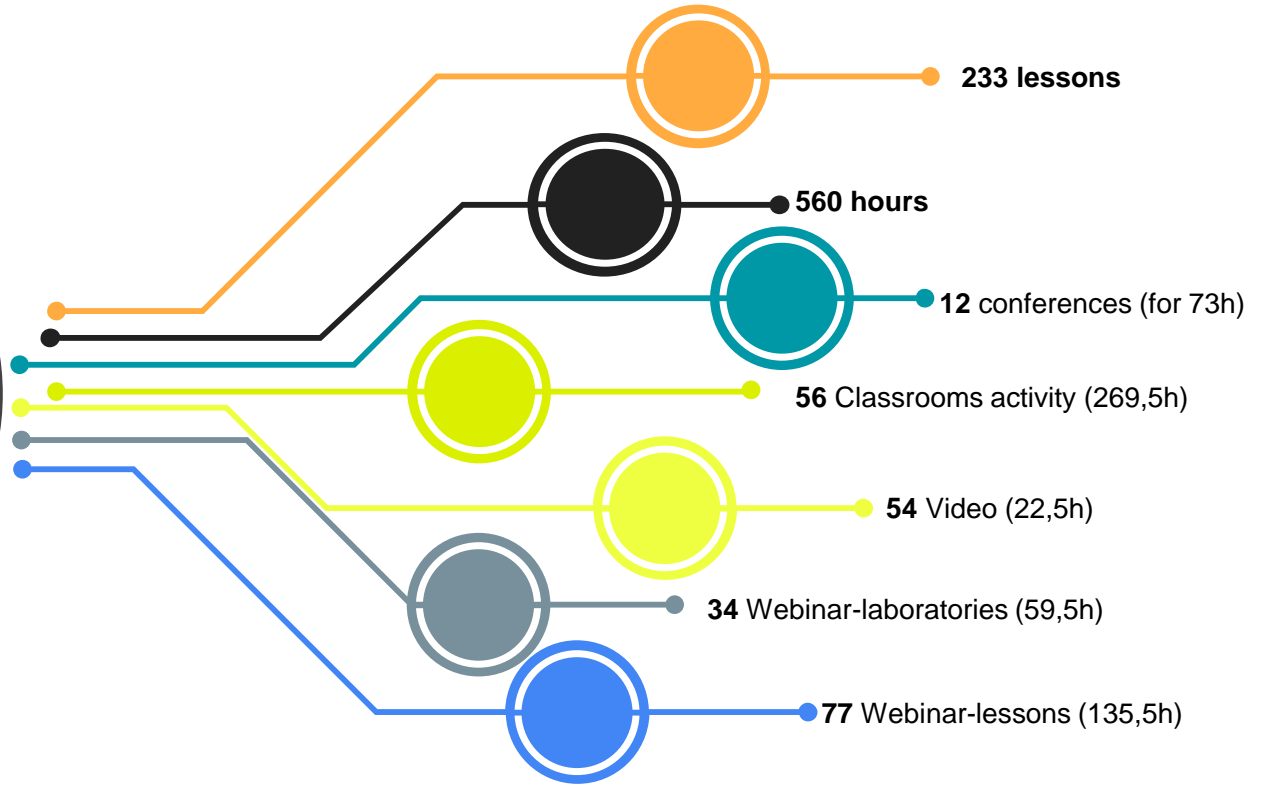

Innovation and Digital Transformation

Economics, Finance and Statistics

European and International Affairs

2017-2020

628 Courses
1.250 Editions

61.800
Participants

Online Learning| Figures 2017-2019

■ 2017 ■ 2018 ■ 2019

Executive Recruitment (VII Course)

SNA

Executive Recruitment (VII Course)

Asynchronous

43

Professors and
experts

Classroom

120